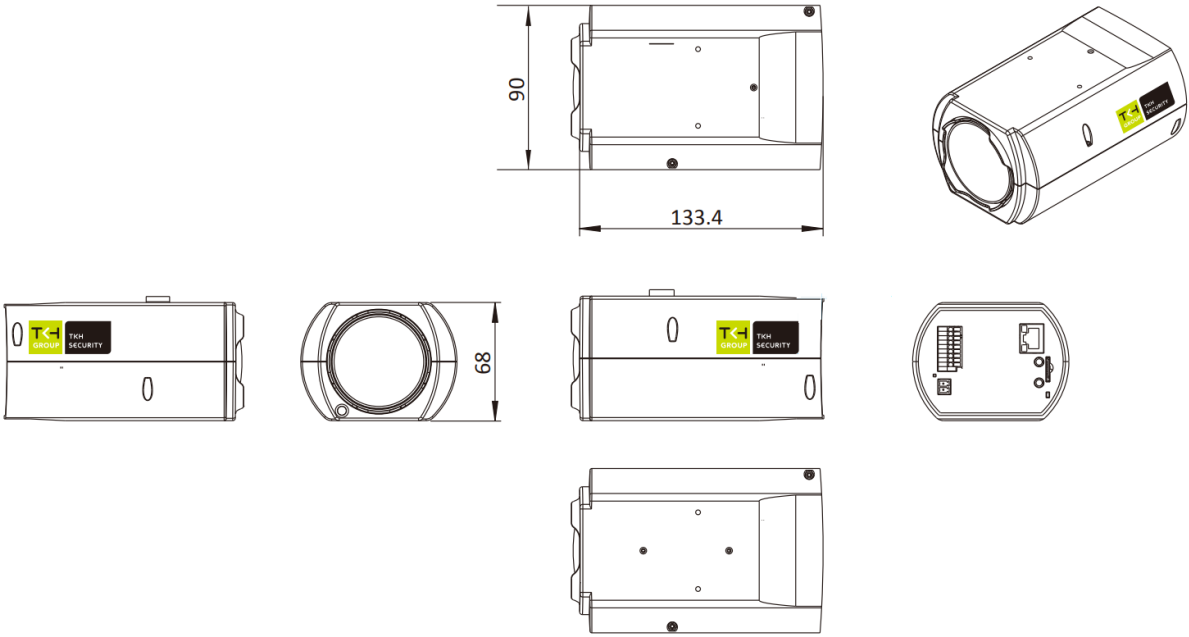

Data

Serial port	RS-485, 2-wire terminal block
Protocols	Pelco D, Pelco P

Alarm

Input	2x input
Output	1x output
Operational modes	Motion detection, Tampering alarm, Network Failure, Alarm I/O

Network

Communication Interface	10/100/1000 Mb (RJ45)
Network protocols	IPv4/IPv6, HTTP, HTTPS (TLS1.2), 802.1x, Qos, FTP, SMTP(SSL), UPnP, SNMP(v1/v2/v3/Traps), DNS, DDNS, NTP, RTSP, RTCP, RTP/UDP, TCP/IP, IGMP(v2/v3), DHCP, PPPoE, Pelco D (TCP/UDP), NTCIP (TCP/UDP), SSL/TLS, ONVIF Profile S/G/T, Siquira Protocol
Security	User authentication, Syslog, Digest authentication (RTSP, HTTP), HTTPS encryption (TLS1.2); IEEE 802.1x port-based network access control(EAP-MD5, EAP-TLS, EAP-TTLS-EAP-PEAP), IP filtering
Web Viewer	Internet Explorer 11, Microsoft Edge, Google Chrome, Mozilla Firefox, Apple Safari

General

Material	Metal
Edge Storage	Built-in micro SD/SDHC/SDXC slot, up to 512 GB
Power	24 VAC +/- 10%; 12 VDC +/- 10%; PoE (IEEE 802.3af, max. 13.68W)
Start-up Temperature	-30°C (-22 °F)
Operating temperature	-30 °C to +60 °C (-22 °F to +140 °F)
Relative Humidity	+5% to 100%
Dimensions(camera body)	133 x 90 x 68 mm (5.2 x 3.5 x 2.7 inch)
Weight	645 g (1.42 lbs)
Colour	RAL 9003 (signal white)

Ordering Information

BC980H2	8MP IP Box camera with integrated 22x zoom lens
---------	---

DIMENSION IN MM

RELATED

Siqura UP22-4K
Upright PTZ, 4K 22x zoom, 24 Vac

Siqura SA-PTZ series
Safe Area PTZ Camera 316L