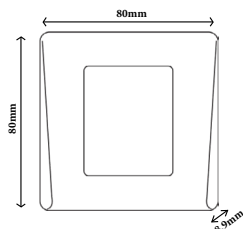

DIMENSIONS AND MOUNTINGS

REFERENCES PER COLOR AND MODEL

	Silver	Charcoal	White
	DINFPS	DINFPC	DINFPW
	DINFP2HS	DINFP2HC	DINFP2HW
	DINFP2VS	DINFP2VC	DINFP2VW