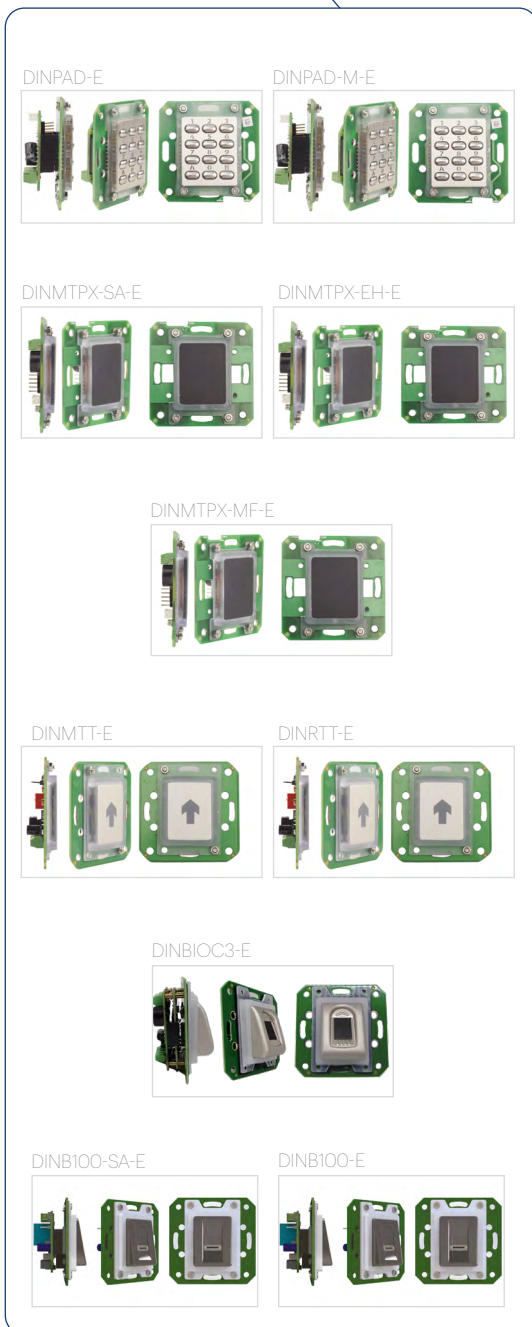

ELECTRONICS

MASKS