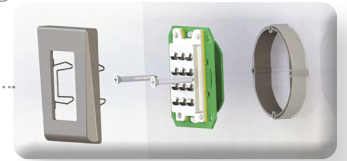

DIMENSIONS AND MOUNTINGS

REFERENCES PER COLOR AND MODEL

	Silver	Charcoal	White
	DINFPS	DINFPC	DINFPW
	DINFP2HS	DINFP2HC	DINFP2HW
	DINFP2VS	DINFP2VC	DINFP2VW

CREATE YOUR OWN COMBINATION OF HOUSING AND ELECTRONICS:

- » Simple or double technology.
- » Network or standalone.
- » 3 different colors.
- » The masks of the DIN range are available in simple or double version, vertical or horizontal to combin aestheclty and practical diferent type of technologies together.
- » Easy mounting: Easy installation fitted in standard electrical gang boxes