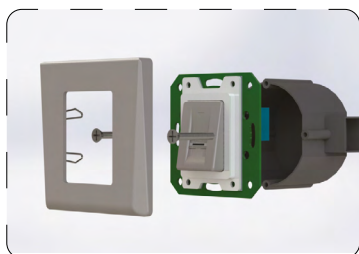

DIMENSIONS AND MOUNTINGS

REFERENCES PER COLOR AND MODEL

	Silver	Charcoal	White
	DINFPS	DINFPC	DINFPW
	DINFP2HS	DINFP2HC	DINFP2HW
	DINFP2VS	DINFP2VC	DINFP2VW