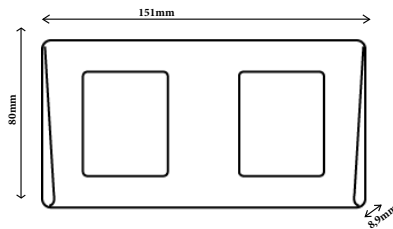

DIMENSIONS AND MOUNTINGS

REFERENCES PER COLOR AND MODEL

	Silver	Charcoal	White
	DINFPS	DINFPC	DINFPW
	DINFP2HS	DINFP2HC	DINFP2HW
	DINFP2VS	DINFP2VC	DINFP2VW