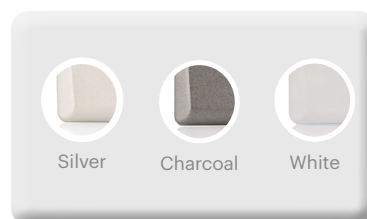

DINFPx, DINFP2Hx, DINFP2Vx

DIN RANGE MASK

FEATURES

- **Material:** ABS
- **Colors:** Silver, charcoal and white
- **Clips:** *Single version:* mask coming with 2 metal clips
Double version: mask coming with 4 metal clips
- **Models:** 3 (single, vertical double and horizontal double)

DIMENSIONS AND MOUNTINGS

REFERENCES PER COLOR AND MODEL

	Silver	Charcoal	White
	DINFPS	DINFPC	DINFPW
	DINFP2HS	DINFP2HC	DINFP2HW
	DINFP2VS	DINFP2VC	DINFP2VW

CREATE YOUR OWN COMBINATION OF HOUSING AND ELECTRONICS:

- » Simple or double technology.
- » Network or standalone.
- » 3 different colors.
- » The masks of the DIN range are available in simple or double version, vertical or horizontal to combin aestheclty and practical diferent type of technologies together.
- » Easy mounting: Easy installation fitted in standard electrical gang boxes

ELECTRONICS

MASKS

Available in 3 different colors

More...