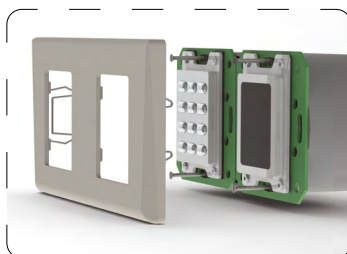

DIMENSIONS AND MOUNTINGS

REFERENCES PER COLOR AND MODEL

	Silver	Charcoal	White
	DINFPS	DINFPC	DINFPW
	DINFP2HS	DINFP2HC	DINFP2HW
	DINFP2VS	DINFP2VC	DINFP2VW