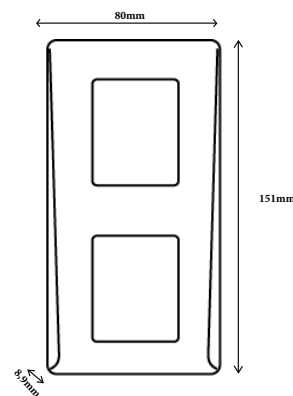

DIMENSIONS AND MOUNTINGS

REFERENCES PER COLOR AND MODEL

	Silver	Charcoal	White
	DINFPS	DINFPC	DINFPW
	DINFP2HS	DINFP2HC	DINFP2HW
	DINFP2VS	DINFP2VC	DINFP2VW