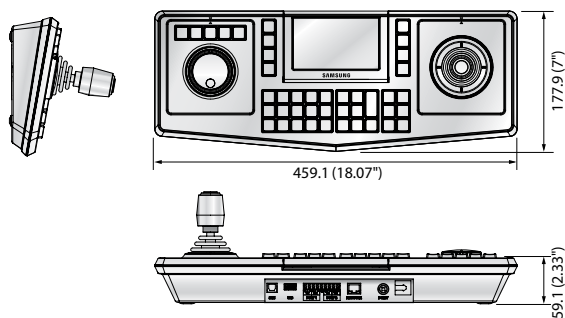

Dimensions

Unit : mm (inch)

		SPC-7000
COMMUNICATION		
Control Equipment		Network Camera / SSM / Analog Camera / DVR
Interface		Ethernet (Network camera) USB (SSM) 1ea, USB 1ea (Upgrade, Config import/export, Image snapshot) RS-485/422 (Analog Camera, DVR) 1ea, RS-485/422 (Cascade among controllers) 1ea
Interface Protocol	Ethernet	SUNAPI
	USB	Dedicated
	RS-485/422	SRD, Pelco-D/P, Panasonic, Vicon, AD, Honeywell, Bosch, Elmo, GE, Samsung-T/E
Units to Control		Network Camera : Max. 255ea, SSM : 1ea, Analog Camera / DVR : Max. 255ea
Baud Rate (RS-485/422)		2400 ~ 57,600bps
Network Protocol		TCP, HTTP, DHCP, IPv4
OPERATIONAL MECHANICAL		
LCD Display		5" TFT LCD
Joystick		3 Axis twist zoom
Jog Shuttle		SSM / DVR playback control
CONTROL		
Camera		Pan / Tilt / Zoom, Focus, Auto focus, Preset, Group, Tour, Swing, Trace, Auto tracking, Alarm off/on, Freeze
Video Wall		Camera-tile (Channel) mapping, Layout (Display division mode) change
Recorder		Recording / Playback control, Alarm off, Menu
Device Management		Built-in device registration / Modification on LCD
User Management		Admin + 9 operators
Import / Export		Configuration import / export
MISCELLANEOUS		
Video Snapshot		Still image (Network camera) export using USB memory
Input		Alphabet input (Virtual keyboard)
Language		English, Spanish, French, Italian, German, Turkish, Polish, Russian, Korean, Chinese, Japanese
ENVIRONMENTAL		
Operating Temperature		0°C ~ 40°C (+32°F ~ +104°F)
Operating Humidity		20 ~ 85%
ELECTRICAL		
Input Voltage		12V DC
Power Consumption		Max. 6.4W
MECHANICAL		
Dimensions (WxHxD)		459.1 x 59.1 x 177.9mm (18.07" x 2.33" x 7")
Weight		1.5Kg (3.3 lb)