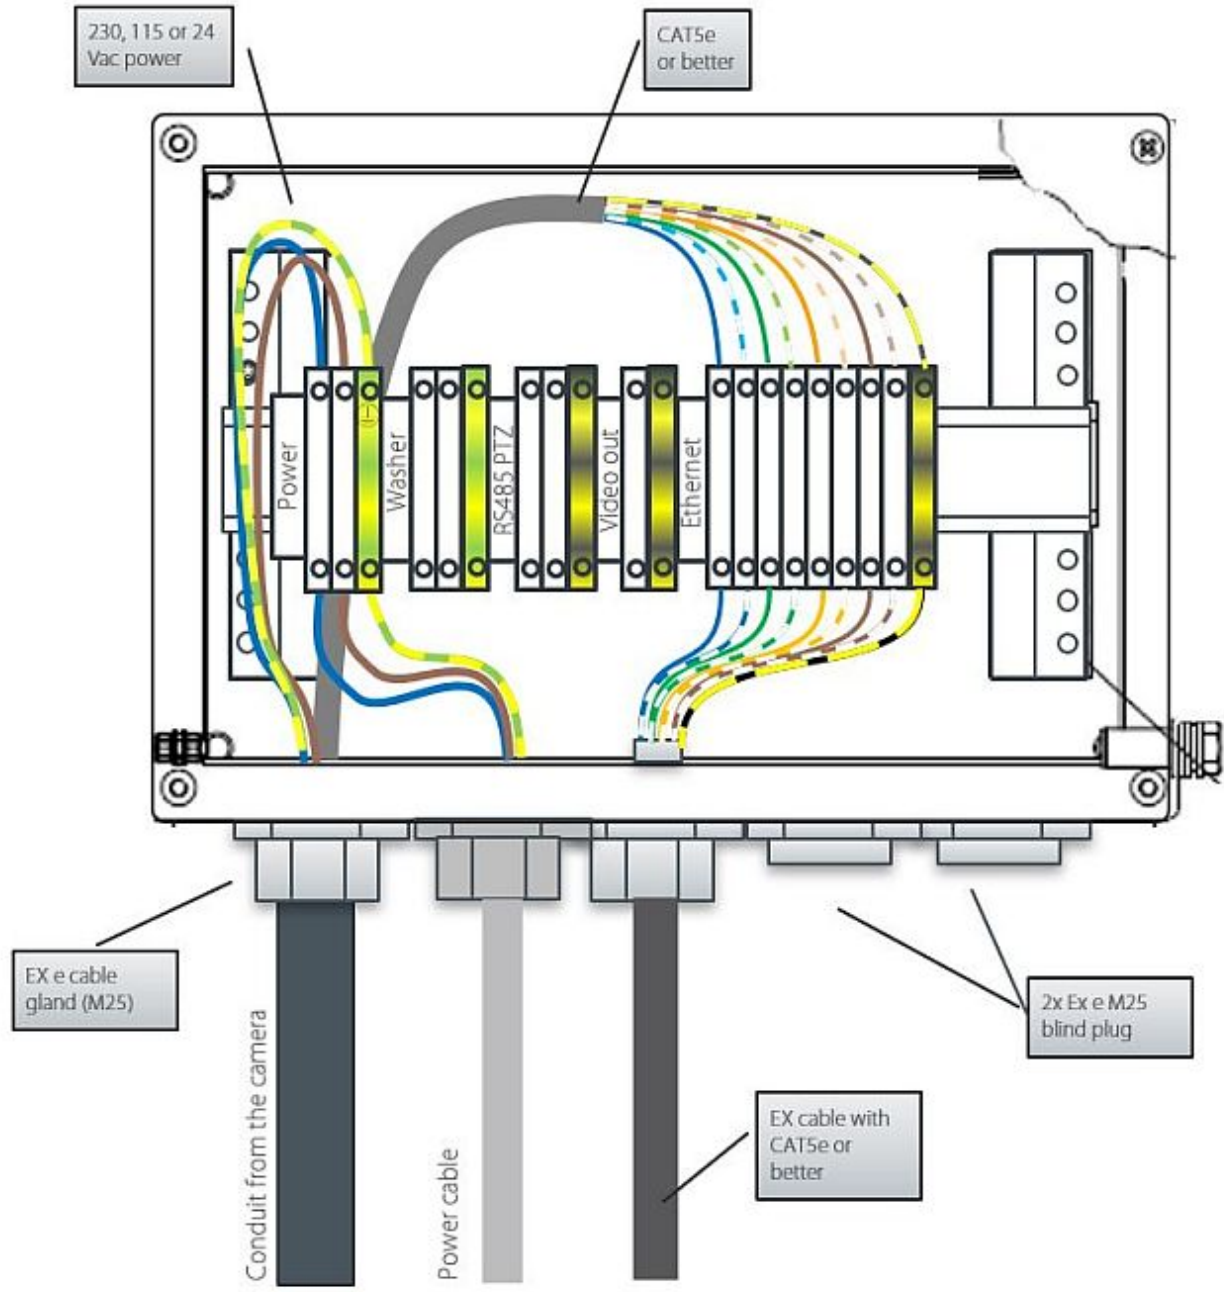

TERMINATION EXAMPLE BASED ON CAT5E ETHERNET