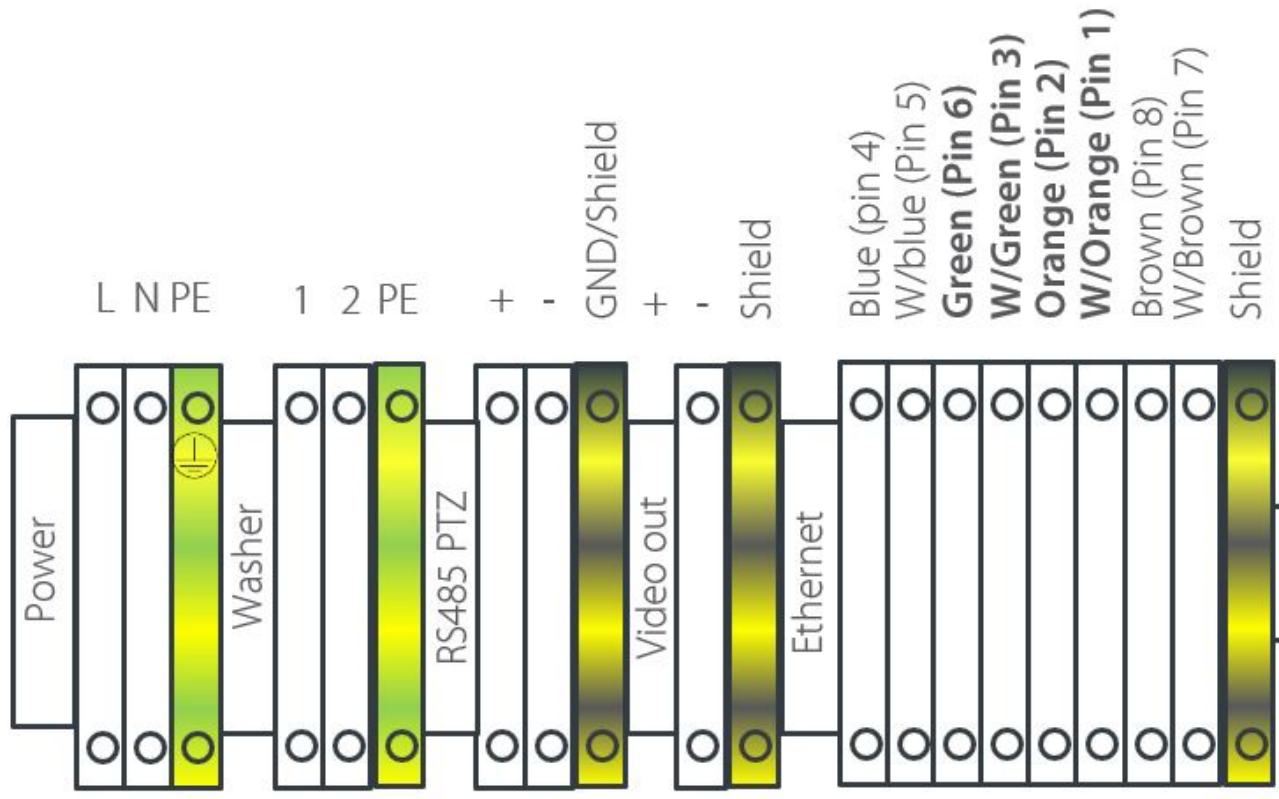

TERMINAL CONNECTIONS