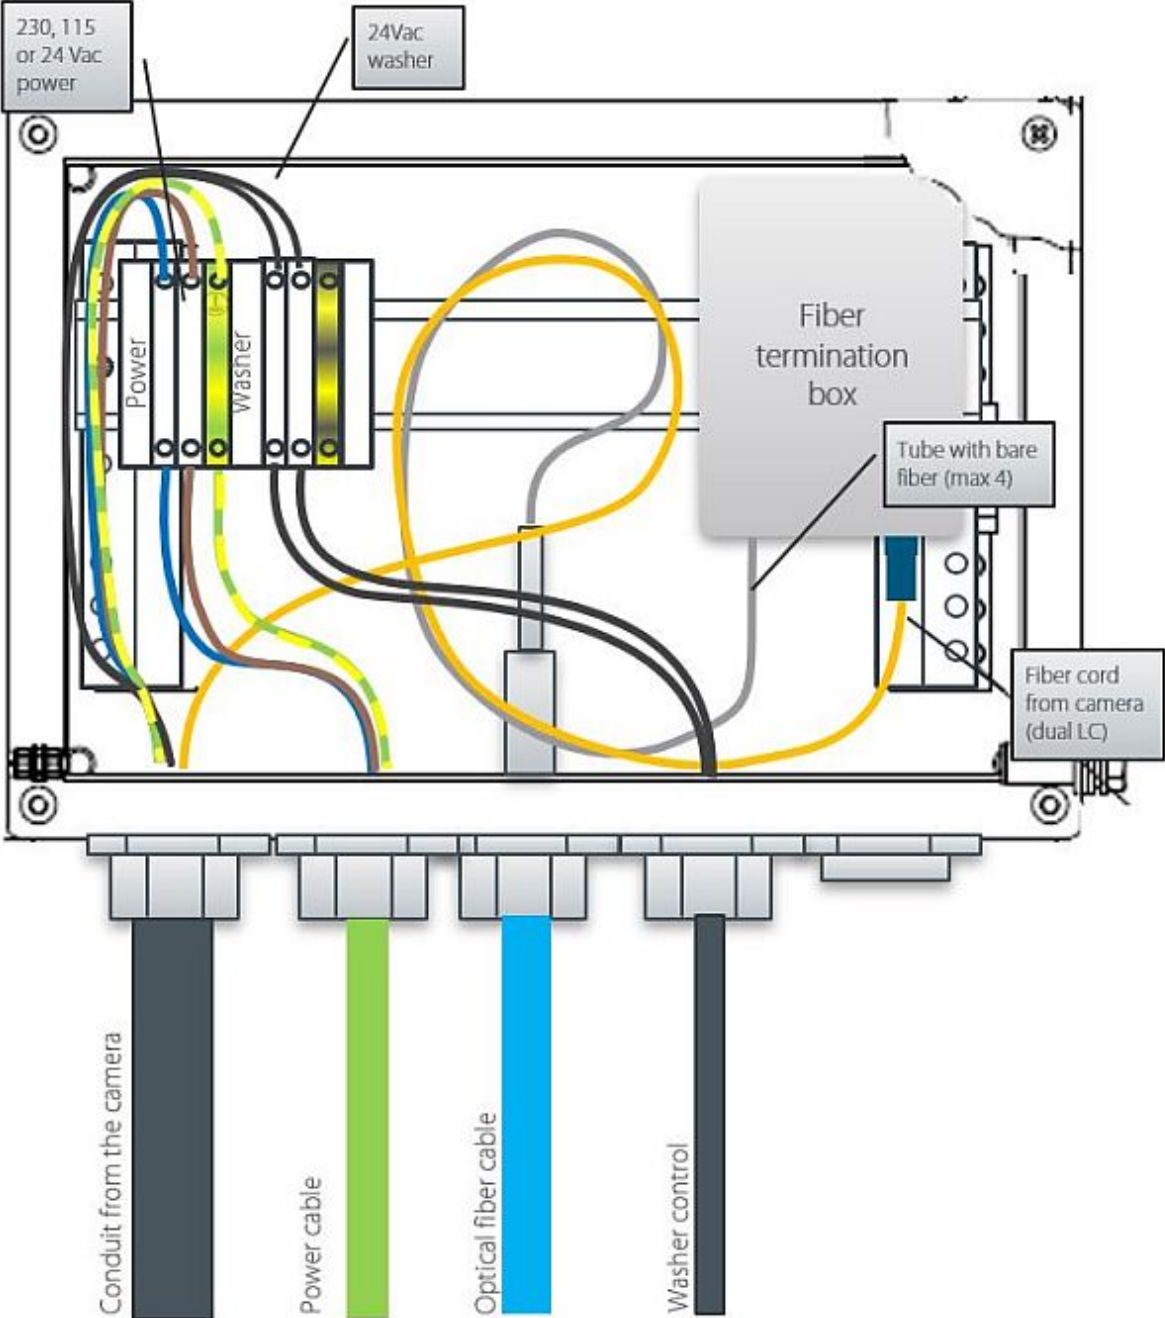

SIQURA

EX-JB01

316L Ex e termination box for EX cameras

DESCRIPTION

Robust and corrosion-free Ex e junction box for connecting the EX-FIX and EX-PTZ camera series. The EX-JB01 was formally known as "Ex e Termination Box".

Robust and easy to install

Description

The Siquira EX-JB01 is an Ex e junction box for EX-FIX and EX-PTZ camera stations for use in onshore, offshore, marine and heavy industrial environments.

Construction

The junction box is constructed from 316L stainless steel for maximum corrosion protection and has integrated terminals for power, Ethernet, and washer control. The terminal box is prepared with 5x M25 gland entries, one is fitted with a blind-plug, and is IP66 rated.

TERMINATION EXAMPLE BASED ON CAT5E ETHERNET

TERMINAL CONNECTIONS

TERMINATION BOX DIMENSIONS IN MM

TERMINATION EXAMPLE BASED ON FIBER

RELATED

Siqura EX/SA-FTK01
DIN-rail Fiber Optic Cable Termination Kit for SM or MM fiber
