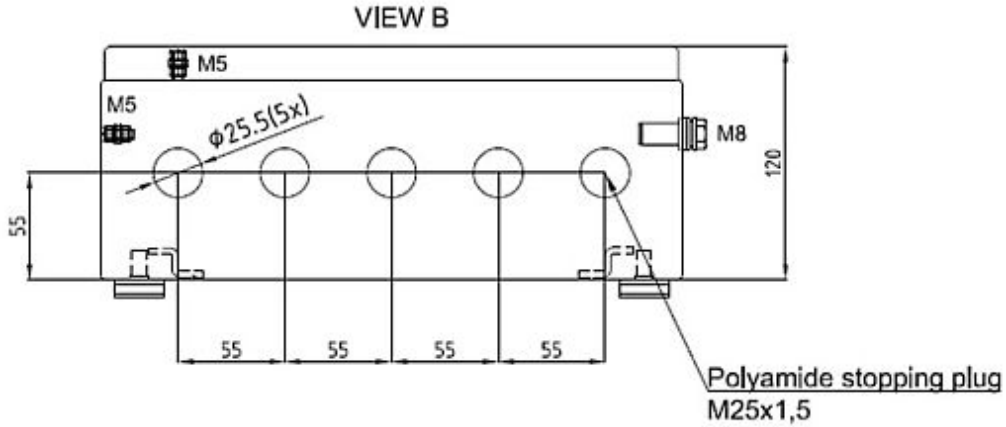

TERMINATION BOX DIMENSIONS IN MM