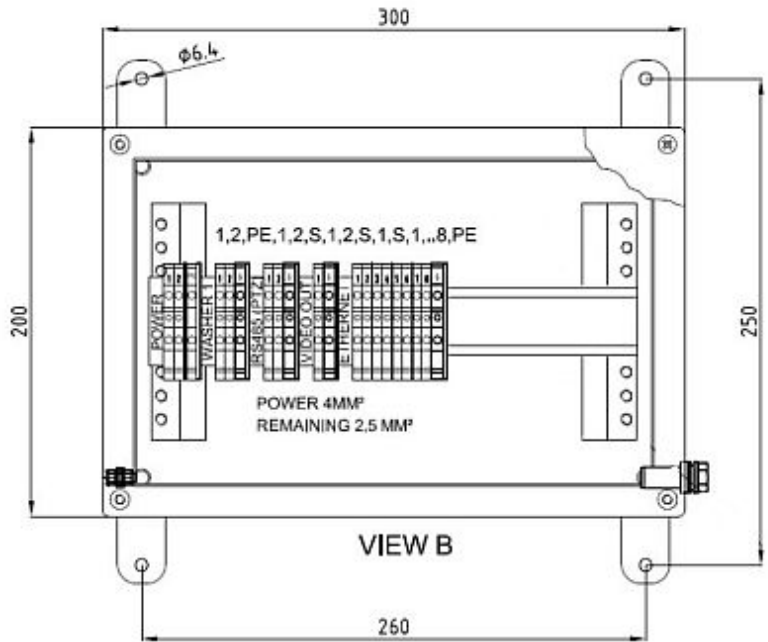

TERMINATION BOX DIMENSIONS IN MM