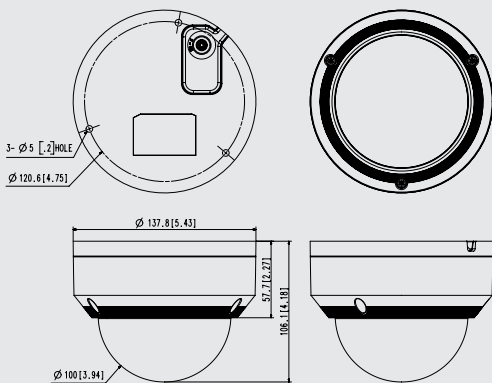

## Key Features

- Max. 2megapixel (1920 x 1080) resolution
- 3.2 ~ 10mm varifocal lens
- Max. 30fps@all resolutions (H.264)
- H.264, MJPEG codec supported, Multiple streaming
- Day & Night (ICR), WDR (120dB)
- Tampering, Motion detection
- microSD/SDHC/SDXC memory slot (Max. 32GB), PoE
- Hallway view, WiseStreamII support
- IR viewable length 30m
- IP66,IK10 support

## Dimensions

Unit:mm(inch)

### MECHANICAL

Colour / Material	White / Plastic, Aluminum
RAL Code	RAL9003
Product dimensions / weight	$\varnothing 137.8 \times 106.1$ mm( $\varnothing 5.43 \times 4.18$ " ), 525g