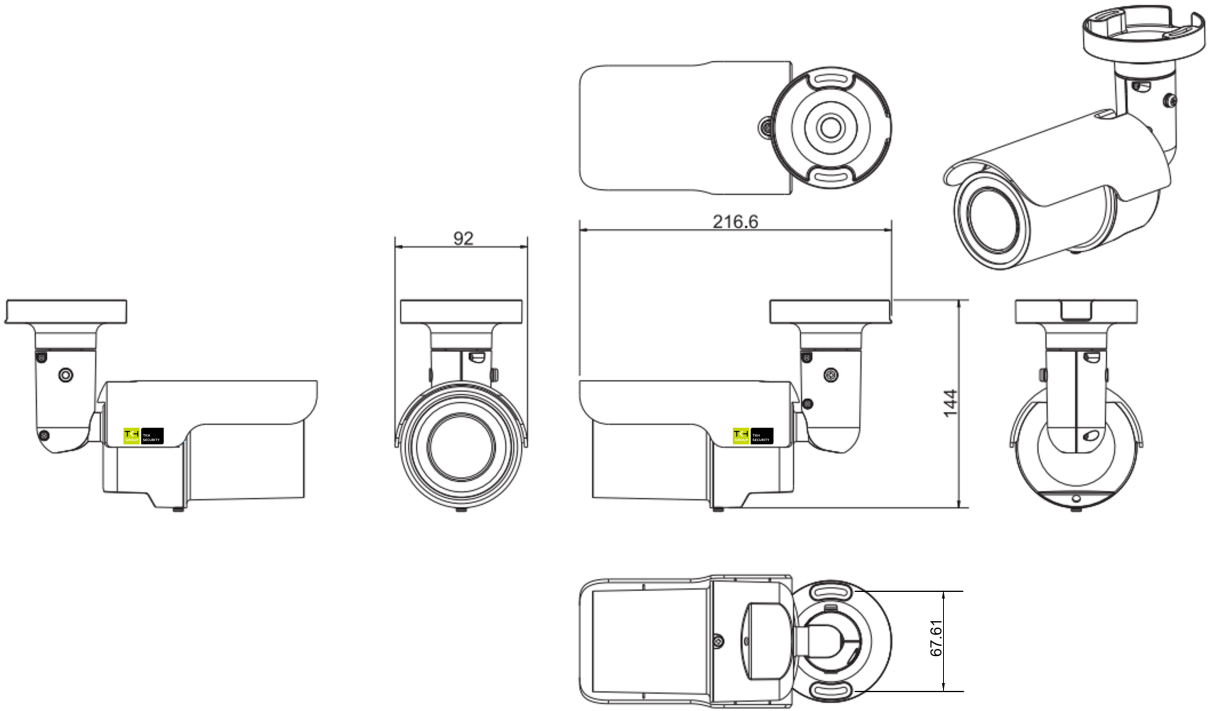

DIMENSION IN MM