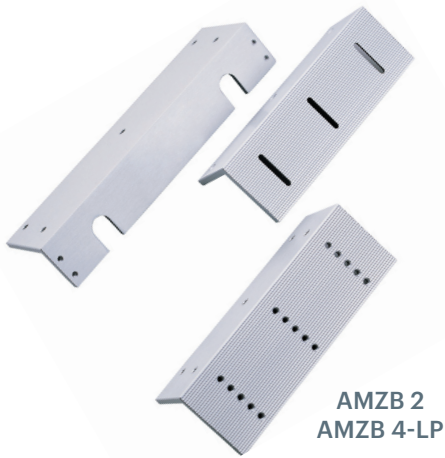

AMZB x & AMLB x

MOUNTING BRACKETS

FEATURES

- Extruded aluminium
- High quality anodized surface
- AMLB 2 & AMZB 2 for IGEM 2H and IGEM 2000NF
- AMLB 4 & AMZB 4-LP for IGEM 3500

RELATED PRODUCTS

IGEM 3500

IGEM 2H

IGEM 2000NF