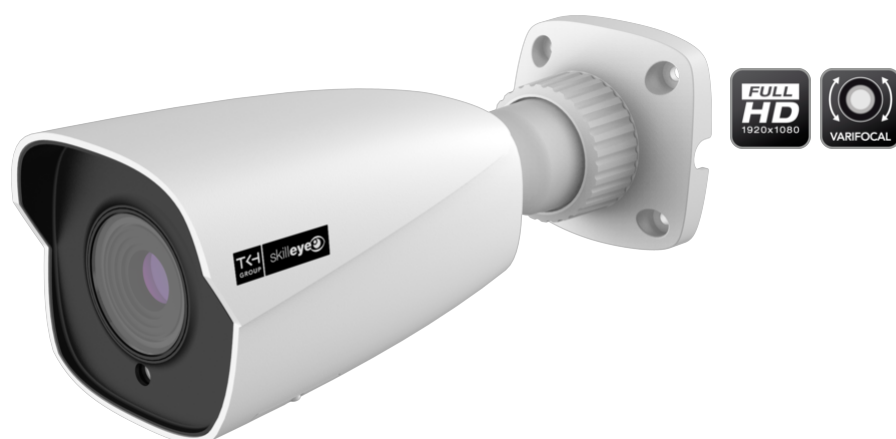

SEC-8T5521IT

Bullet 4in1, 2MPxIs, 2.8-12mm, ICR, dWDR, 30-50mt LEDs, OSD, 12VDC, IP67, IK10.

- 1080p Full HD resolution over coax cable
- 4-Hybrid Video Output HD-TVI/AHD/HD-CVI/960H
- 0 Lux: Integrated LED IR Illuminator to see even in total darkness
- Day/Night feature, switching through photocell
- 3 Way Axis Gimbal, wall mountable
- CoC Control Over Coaxial Cable OSD Control
- IP67, IK10
- NDAA compliant

Summary

Skilleye is a new brand of Professional CCTV products, a perfect combination of high quality and cost effective prices. Skilleye was created to answer to installer needs, from retail to Pharmacy, offices or hotels, you can be sure to find the right product. High quality components, regular and severe tests, a large range, these are the secrets of Skilleye.

Technical Specifications

Image Sensor	1/2.9" Progressive Scan CMOS
Video Standard	HD-TVI, CVBS (ITU-R-BT.470 PAL), HD-CVI, AHD
Video Resolution	1920x1080
Horizontal Resolution	600TVL on analogue output
Col/B	Auto / Color / B&W, IR-cut filter removable (ICR)
Sensitivity B/W	0 Lux LED IR on
S/N Ratio	>52dB (AGC off)
Lens Focal Length	2.8 ~ 12 mm
ELC	Auto (1/50 ~ 1/100.000 sec.)
WDR	D-WDR (Digital wide dynamic range)
BLC Back Light	BLC / HLC / off
AGC	On/Off
Digital Noise Reduction	On/Off
De-Fog	not support
OSD	Yes, Multi Language with CoC (Control over Coaxial)
White Balance	ATW, Manual, AWC, Indoor, Outdoor
Optical Wavelength	850 nm
Smart IR	Off / On
Max. IR Distance	30/50 m (according to scene reflexion)
Video Outputs	BNC (AHD / TVI / CVI / CVBS Selectable)
Mount	wall, ceiling
Protection Rating	IK10, IP67
Operating Humidity	10% ~ 90%, non-condensing
Operating Temperature	-30°C ~ +50°C
Supply Voltage	12 VDC ±10%
Dimensions (W x H x D)	80.5 x 80.5 x 217.7 mm - 3.17 x 3.17 x 8.57 In
Power Consumption (W)	4
Weight	0.680 kg - 1.5 lbs