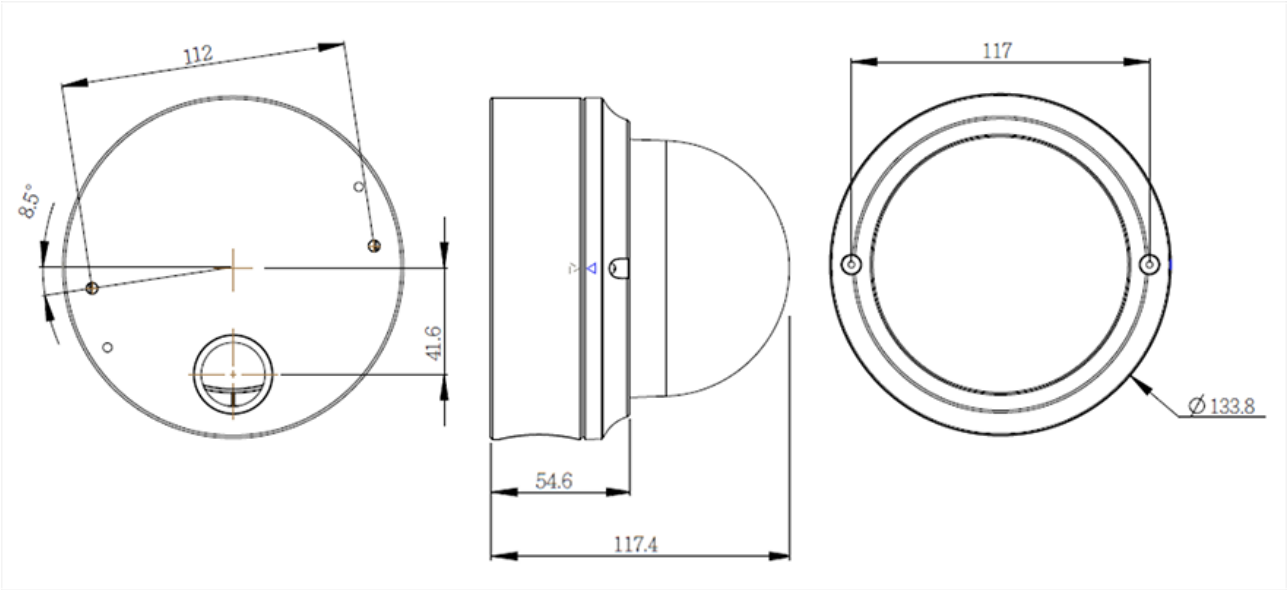

DIMENSION IN MM