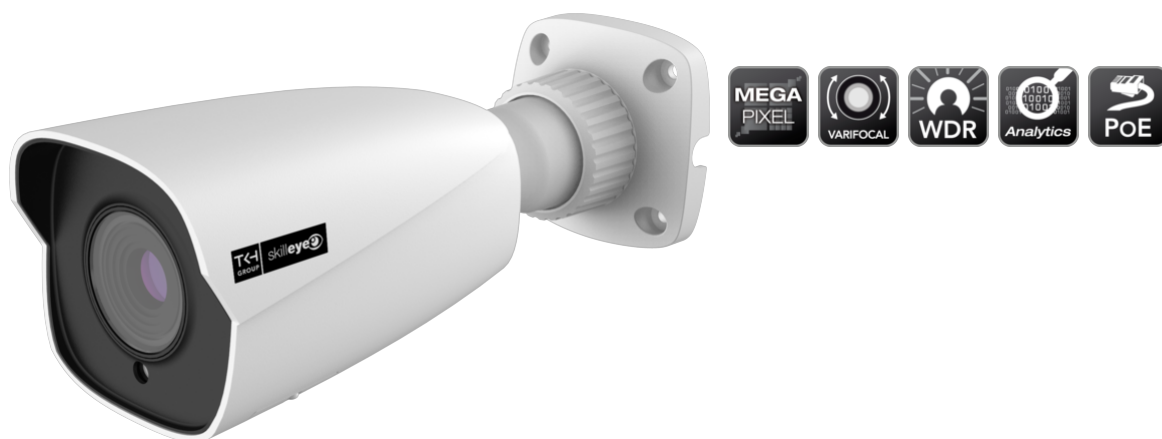

SEI-T62212TI

Bullet IP, 4Mpxl, 2.8-12mm MOTOR., ICR, WDR 120dB, LEDs 30-50mt, IP67/IK10, POE, H.265, ADVANCED VCA A

- 4 Megapixel IP Camera with real time video streaming
- 1/2.7" 2Megapixel CMOS
- H265 for high compression rate and stable stream control
- Triple-streaming support
- Built in analytics function, motion detection, trip wire, intrusion detection, tamper detection
- ONVIF protocol support
- Power-over-Ethernet support
- IP67 Ingress protection

SEI-T62212TI

Technical Specifications

Image Sensor	1/3" CMOS (WDR)
Pixels - Total	2592 (H) x 1520 (V)
Video Resolution	1080p (1920x1080); 720p(1280x720); 1024x768; 800x600; D1 (720x576); CIF (352x288) , 4MP (2592x1520)
Scanning System	Progressive
Col/B	On/Off/Auto
Sensitivity Colour	0.0028 Lux @ F1.2
Sensitivity B/W	0 Lux LED IR on
Lens Focal Length	2.8 ~ 12 mm, Motorized Autofocus
Shutter Speed	1/25 ~ 1/100,000s
Max. IR Distance	30/50 m (according to scene reflexion)
WDR	WDR Pro 120dB
White Balance	Auto / Manual
AGC	Auto, Manual
Digital Noise Reduction	Auto (3D-DNR)
Video Compression	H.264, MJPEG, H.265, H.264+, Triple Streaming
ONVIF compliant	Profile S
Advanced Video Analytics	Advanced video Analytics A: Area intrusion/line crossing with Object Classification (Human, Vehicle, Bike). Remove object, Face detection&tracking, crowd detection, people counting, car counting, heat mapping, human & face tracking.
Intelligent Video Analytics	Tampering, Scene change detection, masking of the camera lens, Unattended Baggage, Area Entrance, Virtual fence
Max. Users	4
SD memory	supports up to 128 GB capacity of micro TF Card
Alarm	N/A
Audio Inputs	1 in Mic
Audio Outputs	None
Audio Compression	G.711 a/u
Web Browser	All major browsers are supported
Network Protocol	UPnP, HTTPS, SNMP, IPv4/IPv6, QoS, IEEE 802.1 X, TCP/IP, UDP, DHCP, NTP, RTSP, PPPoE, DDNS, SMTP,FTP
Network Interface	1x 10/100 Base T/TX (RJ-45)
Interfaces	RS-485