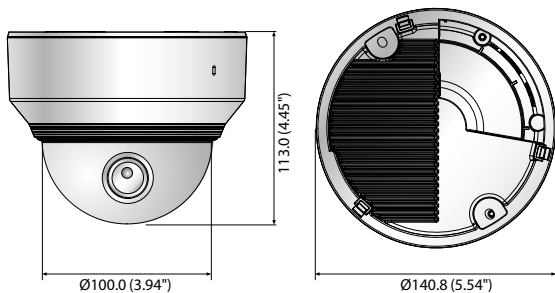

## Key Features

- Max. 5 megapixel (2560 x 1920) resolution
- 3.9 ~ 9.4mm (2.4x) motorized varifocal lens
- Max. 30fps@all resolutions (H.265/H.264)
- H.265, H.264, MJPEG codec supported, Multiple streaming
- Day & Night (ICR), WDR (120dB), Defog
- Loitering, Directional detection, Fog detection, Audio detection, Digital auto tracking, Sound classification, Tampering
- Motion detection, Handover
- SD/SDHC/SDXC memory slot (Max. 512GB)
- Hallway view, WiseStream II support
- IR viewable length 30m, IK08
- LDC support (Lens Distortion Correction)
- PoE / 12V DC, Bi-directional audio support

## Dimensions

Unit : mm (inch)