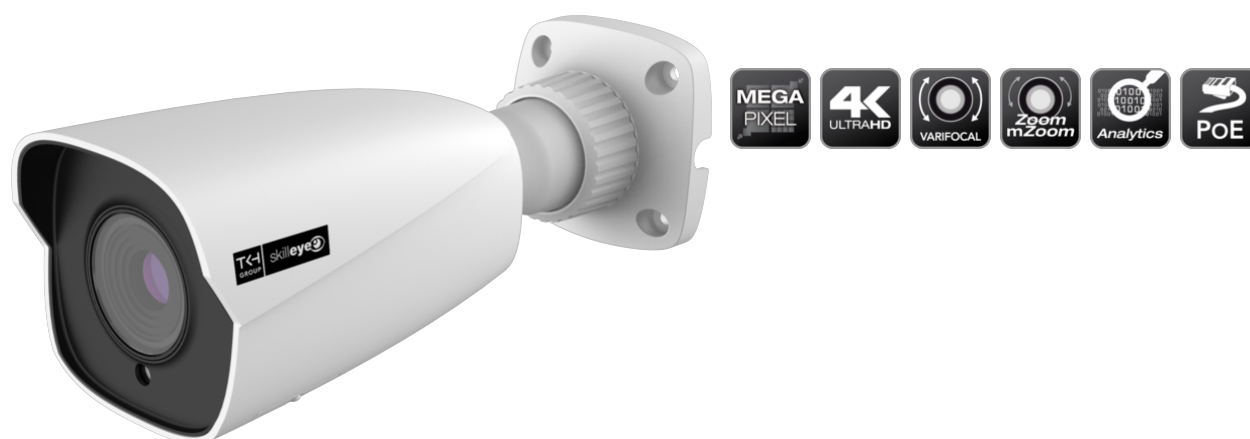

SEI-T8321TI

Bullet IP, 4x2MP, 4K(8MP), Panoramic 180°, ICR, STARLIGHT, LEDs 20mt, IP67/IK10, POE, H.265, VCA Basic

- 4K Resolution for super detailed images
- H265 for high compression rate and stable stream control
- Motorized varifocal lens for easy remote focusing
- Triple-streaming support
- Built in analytics function, motion detection, trip wire, intrusion detection, tamper detection
- ONVIF protocol support
- Power-over-Ethernet support

Technical Specifications

Image Sensor	1/2.7" progressive scan CMOS
Pixels - Total	3840 (H)x 2160 (V)
Video Resolution	1280x720 (720p), 1920x1080 (1080p), 720x576 (D1), 3840 x 2160 (25fps)
Scanning System	Progressive
Col/B	On/Off/Auto
Sensitivity B/W	0 Lux LED IR on, 0.032 lux @ F1.2
Lens Focal Length	2.8 ~ 12 mm Motorized
Horizontal Viewing Angle	103.8?(Wide) ~ 32.4?(Tele)
Video Outputs	1x CVBS (1Vpp), BNC
Shutter Speed	1/25 ~ 1/100,000s
Max. IR Distance	30/50 m (according to scene reflexion)
Intelligent Video Analytics	Tampering, Motion /Moved-Fixed Objects /Fence /Enter-Exit Area
WDR	D-WDR (Digital wide dynamic range)
White Balance	Auto / Manual
AGC	Auto, Manual
Digital Noise Reduction	Auto (3D-DNR), 2D DNR (Off/On)
De-Fog	Off/On
Video Compression	H.264, H.265, MJPEG, Triple Streaming
ONVIF compliant	Profile S
Max. Users	10
SD memory	supports up to 128 GB capacity of micro TF Card
Alarm	Input: 1 / Output: 1
Audio Inputs	1 in Mic
Audio Outputs	1 OUT MIC
Audio Compression	G.711 a/u
Web Browser	All major browsers are supported
Network Protocol	TCP/IP, UDP, DHCP, NTP, RTSP, PPPoE, DDNS, SMTP,FTP
Network Interface	1x 10/100 Base T/TX (RJ-45)
Interfaces	RS-485
Supply Voltage	12 Vdc / PoE (IEEE 802.3af)
Protection Rating	IK10, IP67
Firmware Upgrade	Firmware upgrade by Web Browser