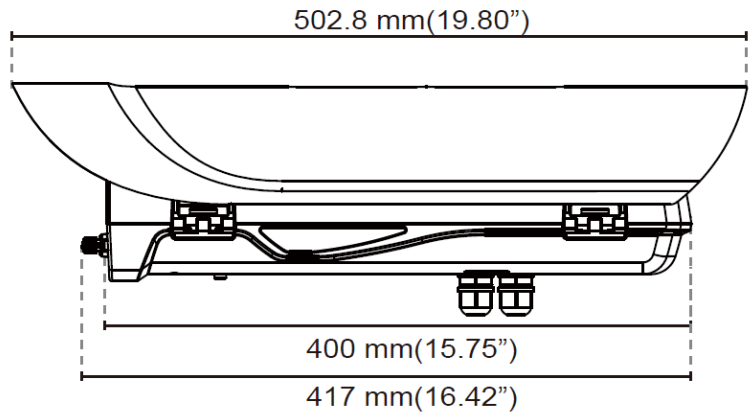

HSG04

Outdoor Wiper housing for a fixed box camera

DESCRIPTION

HSG04 all-weather outdoor housing offers robust and easy, secure installation. It is operated by AC24V and has the direct power to the installed box camera. The IK10-, IP66- rated casing protects against water and dust in all weather conditions. With an anti-drop design, it enables easy and secure installation without spare screws. The housing operates in a wide temperature range, from -30 °C to +75 °C. To prevent ice or condensation from forming on the optical window, the housing comes with a built-in heater and blower. External IR illuminator is offered as an option and it can easily snap-in to housing without additional cables.

FEATURES

IP66 water ingress protection

IK10 impact cast aluminum housing

Built-in Wiper

-30 °C to +75 °C Wide-range operating temperature

Side-opening alarm switch

Easy and secure installation

Snap-in external IR as option

HSG04 Housing	
IP Rating	IP66
IK Rating	IK10, without glass
Corrosion Class	C2 (ISO 12944)
Temperature control	heater/blower
Power	24 Vac
Power consumption	80 W (incl. camera)
Relative Humidity	5% to 95%, no condensation
Operating temperature	
- Without IR	-50 °C to +75 °C (-258 °F to +167 °F)
- With IR	-50 °C to +50 °C (-258 °F to +122 °F)
Cold Startup	-40°C (-40°F)
Window Heater ON/OFF	20°C (68°F) ON, 30°C (86°F) OFF
Cold Start Heater ON/OFF	0°C (32°F) ON, 5°C (41°F) OFF
Blower ON/OFF	35°C (95°F) ON, 25°C (77°F) OFF
Material	Aluminum
Dimensions	158 x 170 x 502 mm (6.2 x 6.69 x 19.7 in)
Weight	2.9 kg (6.4 lbs)

Ordering information	
HSG04	Outdoor housing, AC24V, Wiper
HSG04-IR	External IR illuminator, 850nm IR, 50-140m IR Distance
HSG04-Wall	Wall mount bracket, 360° pan, -66.5°~ 0° tilt angle, 10KG Max Load
HSG04-Pole	Pole mount bracket, 25kg Max Load
HSG04-Power Box	IP67/IK10, 115/230VAC input, 24VAC/6A output