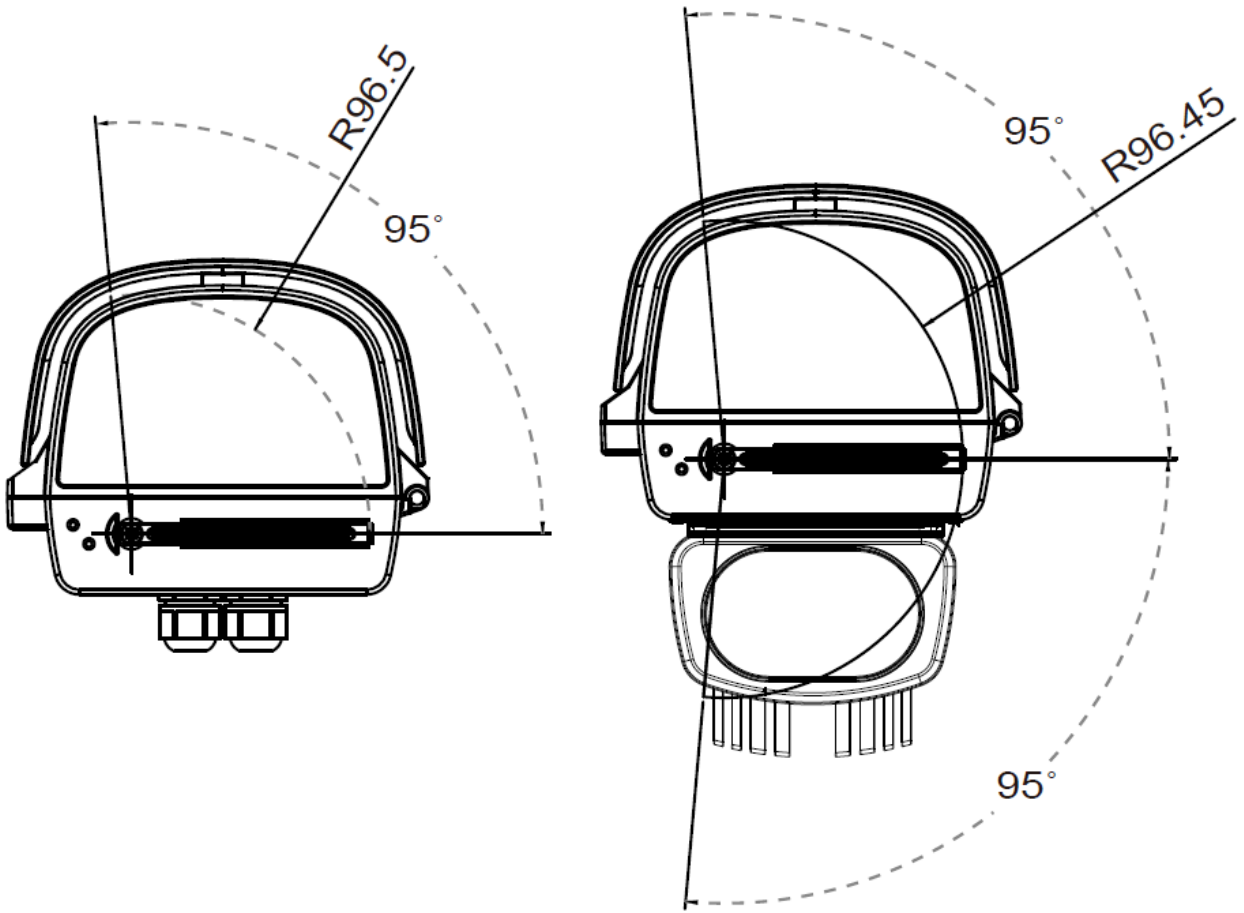

HSG04

Outdoor Wiper housing for a fixed box camera

DESCRIPTION

HSG04 all-weather outdoor housing offers robust and easy, secure installation. It is operated by AC24V and has the direct power to the installed box camera. The IK10-, IP66- rated casing protects against water and dust in all weather conditions. With an anti-drop design, it enables easy and secure installation without spare screws. The housing operates in a wide temperature range, from -30 °C to +75 °C. To prevent ice or condensation from forming on the optical window, the housing comes with a built-in heater and blower. External IR illuminator is offered as an option and it can easily snap-in to housing without additional cables.

FEATURES

IP66 water ingress protection

IK10 impact cast aluminum housing

Built-in Wiper

-30 °C to +75 °C Wide-range operating temperature

Side-opening alarm switch

Easy and secure installation

Snap-in external IR as option

HSG04 Housing	
IP Rating	IP66
IK Rating	IK10, without glass
Corrosion Class	C2 (ISO 12944)
Temperature control	heater/blower
Power	24 Vac
Power consumption	80 W (incl. camera)
Relative Humidity	5% to 95%, no condensation
Operating temperature	
- Without IR	-50 °C to +75 °C (-258 °F to +167 °F)
- With IR	-50 °C to +50 °C (-258 °F to +122 °F)
Cold Startup	-40°C (-40°F)
Window Heater ON/OFF	20°C (68°F) ON, 30°C (86°F) OFF
Cold Start Heater ON/OFF	0°C (32°F) ON, 5°C (41°F) OFF
Blower ON/OFF	35°C (95°F) ON, 25°C (77°F) OFF
Material	Aluminum
Dimensions	158 x 170 x 502 mm (6.2 x 6.69 x 19.7 in)
Weight	2.9 kg (6.4 lbs)

Ordering information	
HSG04	Outdoor housing, AC24V, Wiper
HSG04-IR	External IR illuminator, 850nm IR, 50-140m IR Distance
HSG04-Wall	Wall mount bracket, 360° pan, -66.5°~ 0° tilt angle, 10KG Max Load
HSG04-Pole	Pole mount bracket, 25kg Max Load
HSG04-Power Box	IP67/IK10, 115/230VAC input, 24VAC/6A output