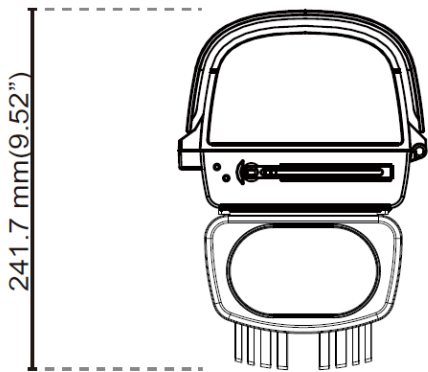

HSG04

Outdoor Wiper housing for a fixed box camera

DESCRIPTION

HSG04 all-weather outdoor housing offers robust and easy, secure installation. It is operated by AC24V and has the direct power to the installed box camera. The IK10-, IP66- rated casing protects against water and dust in all weather conditions. With an anti-drop design, it enables easy and secure installation without spare screws. The housing operates in a wide temperature range, from -30 °C to +75 °C. To prevent ice or condensation from forming on the optical window, the housing comes with a built-in heater and blower. External IR illuminator is offered as an option and it can easily snap-in to housing without additional cables.

FEATURES

IP66 water ingress protection

IK10 impact cast aluminum housing

Built-in Wiper

-30 °C to +75 °C Wide-range operating temperature

Side-opening alarm switch

Easy and secure installation

Snap-in external IR as option

HSG04 Housing	
IP Rating	IP66
IK Rating	IK10, without glass
Corrosion Class	C2 (ISO 12944)
Temperature control	heater/blower
Power	24 Vac
Power consumption	80 W (incl. camera)
Relative Humidity	5% to 95%, no condensation
Operating temperature	
- Without IR	-50 °C to +75 °C (-258 °F to +167 °F)
- With IR	-50 °C to +50 °C (-258 °F to +122 °F)
Cold Startup	-40°C (-40°F)
Window Heater ON/OFF	20°C (68°F) ON, 30°C (86°F) OFF
Cold Start Heater ON/OFF	0°C (32°F) ON, 5°C (41°F) OFF
Blower ON/OFF	35°C (95°F) ON, 25°C (77°F) OFF
Material	Aluminum
Dimensions	158 x 170 x 502 mm (6.2 x 6.69 x 19.7 in)
Weight	2.9 kg (6.4 lbs)

Ordering information	
HSG04	Outdoor housing, AC24V, Wiper
HSG04-IR	External IR illuminator, 850nm IR, 50-140m IR Distance
HSG04-Wall	Wall mount bracket, 360° pan, -66.5°~ 0° tilt angle, 10KG Max Load
HSG04-Pole	Pole mount bracket, 25kg Max Load
HSG04-Power Box	IP67/IK10, 115/230VAC input, 24VAC/6A output