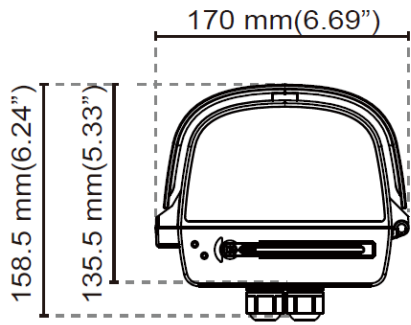

HSG04

Outdoor Wiper housing for a fixed box camera

DESCRIPTION

HSG04 all-weather outdoor housing offers robust and easy, secure installation. It is operated by AC24V and has the direct power to the installed box camera. The IK10-, IP66- rated casing protects against water and dust in all weather conditions. With an anti-drop design, it enables easy and secure installation without spare screws. The housing operates in a wide temperature range, from -30 °C to +75 °C. To prevent ice or condensation from forming on the optical window, the housing comes with a built-in heater and blower. External IR illuminator is offered as an option and it can easily snap-in to housing without additional cables.

FEATURES

IP66 water ingress protection

IK10 impact cast aluminum housing

Built-in Wiper

-30 °C to +75 °C Wide-range operating temperature

Side-opening alarm switch

Easy and secure installation

Snap-in external IR as option

HSG04 Housing	
IP Rating	IP66
IK Rating	IK10, without glass
Corrosion Class	C2 (ISO 12944)
Temperature control	heater/blower
Power	24 Vac
Power consumption	80 W (incl. camera)
Relative Humidity	5% to 95%, no condensation
Operating temperature	
- Without IR	-50 °C to +75 °C (-258 °F to +167 °F)
- With IR	-50 °C to +50 °C (-258 °F to +122 °F)
Cold Startup	-40°C (-40°F)
Window Heater ON/OFF	20°C (68°F) ON, 30°C (86°F) OFF
Cold Start Heater ON/OFF	0°C (32°F) ON, 5°C (41°F) OFF
Blower ON/OFF	35°C (95°F) ON, 25°C (77°F) OFF
Material	Aluminum
Dimensions	158 x 170 x 502 mm (6.2 x 6.69 x 19.7 in)
Weight	2.9 kg (6.4 lbs)

Ordering information	
HSG04	Outdoor housing, AC24V, Wiper
HSG04-IR	External IR illuminator, 850nm IR, 50-140m IR Distance
HSG04-Wall	Wall mount bracket, 360° pan, -66.5°~ 0° tilt angle, 10KG Max Load
HSG04-Pole	Pole mount bracket, 25kg Max Load
HSG04-Power Box	IP67/IK10, 115/230VAC input, 24VAC/6A output