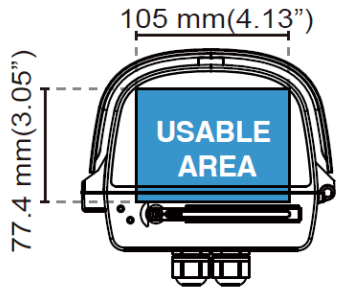

HSG04

Outdoor Wiper housing for a fixed box camera

DESCRIPTION

HSG04 all-weather outdoor housing offers robust and easy, secure installation. It is operated by AC24V and has the direct power to the installed box camera. The IK10-, IP66- rated casing protects against water and dust in all weather conditions. With an anti-drop design, it enables easy and secure installation without spare screws. The housing operates in a wide temperature range, from -30 °C to +75 °C. To prevent ice or condensation from forming on the optical window, the housing comes with a built-in heater and blower. External IR illuminator is offered as an option and it can easily snap-in to housing without additional cables.

FEATURES

IP66 water ingress protection

IK10 impact cast aluminum housing

Built-in Wiper

-30 °C to +75 °C Wide-range operating temperature

Side-opening alarm switch

Easy and secure installation

Snap-in external IR as option

HSG04 Housing	
IP Rating	IP66
IK Rating	IK10, without glass
Corrosion Class	C2 (ISO 12944)
Temperature control	heater/blower
Power	24 Vac
Power consumption	80 W (incl. camera)
Relative Humidity	5% to 95%, no condensation
Operating temperature	
- Without IR	-50 °C to +75 °C (-258 °F to +167 °F)
- With IR	-50 °C to +50 °C (-258 °F to +122 °F)
Cold Startup	-40°C (-40°F)
Window Heater ON/OFF	20°C (68°F) ON, 30°C (86°F) OFF
Cold Start Heater ON/OFF	0°C (32°F) ON, 5°C (41°F) OFF
Blower ON/OFF	35°C (95°F) ON, 25°C (77°F) OFF
Material	Aluminum
Dimensions	158 x 170 x 502 mm (6.2 x 6.69 x 19.7 in)
Weight	2.9 kg (6.4 lbs)

Ordering information	
HSG04	Outdoor housing, AC24V, Wiper
HSG04-IR	External IR illuminator, 850nm IR, 50-140m IR Distance
HSG04-Wall	Wall mount bracket, 360° pan, -66.5°~ 0° tilt angle, 10KG Max Load
HSG04-Pole	Pole mount bracket, 25kg Max Load
HSG04-Power Box	IP67/IK10, 115/230VAC input, 24VAC/6A output