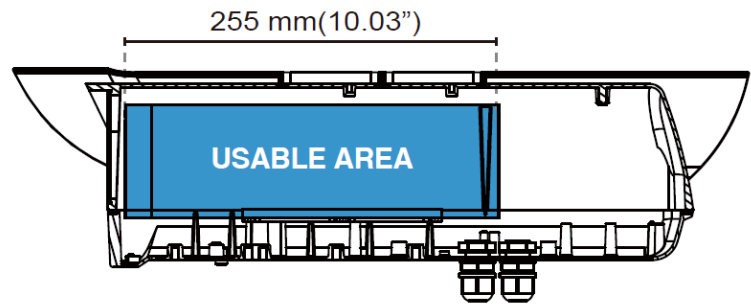

HSG04

Outdoor Wiper housing for a fixed box camera

DESCRIPTION

HSG04 all-weather outdoor housing offers robust and easy, secure installation. It is operated by AC24V and has the direct power to the installed box camera. The IK10-, IP66- rated casing protects against water and dust in all weather conditions. With an anti-drop design, it enables easy and secure installation without spare screws. The housing operates in a wide temperature range, from -30 °C to +75 °C. To prevent ice or condensation from forming on the optical window, the housing comes with a built-in heater and blower. External IR illuminator is offered as an option and it can easily snap-in to housing without additional cables.

FEATURES

IP66 water ingress protection

IK10 impact cast aluminum housing

Built-in Wiper

-30 °C to +75 °C Wide-range operating temperature

Side-opening alarm switch

Easy and secure installation

Snap-in external IR as option

HSG04 Housing	
IP Rating	IP66
IK Rating	IK10, without glass
Corrosion Class	C2 (ISO 12944)
Temperature control	heater/blower
Power	24 Vac
Power consumption	80 W (incl. camera)
Relative Humidity	5% to 95%, no condensation
Operating temperature	
- Without IR	-50 °C to +75 °C (-258 °F to +167 °F)
- With IR	-50 °C to +50 °C (-258 °F to +122 °F)
Cold Startup	-40°C (-40°F)
Window Heater ON/OFF	20°C (68°F) ON, 30°C (86°F) OFF
Cold Start Heater ON/OFF	0°C (32°F) ON, 5°C (41°F) OFF
Blower ON/OFF	35°C (95°F) ON, 25°C (77°F) OFF
Material	Aluminum
Dimensions	158 x 170 x 502 mm (6.2 x 6.69 x 19.7 in)
Weight	2.9 kg (6.4 lbs)

Ordering information	
HSG04	Outdoor housing, AC24V, Wiper
HSG04-IR	External IR illuminator, 850nm IR, 50-140m IR Distance
HSG04-Wall	Wall mount bracket, 360° pan, -66.5°~ 0° tilt angle, 10KG Max Load
HSG04-Pole	Pole mount bracket, 25kg Max Load
HSG04-Power Box	IP67/IK10, 115/230VAC input, 24VAC/6A output