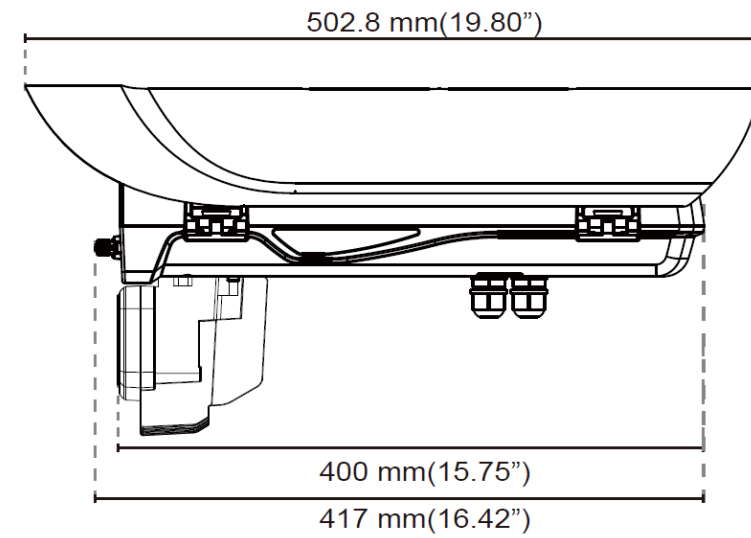

HSG04

Outdoor Wiper housing for a fixed box camera

DESCRIPTION

HSG04 all-weather outdoor housing offers robust and easy, secure installation. It is operated by AC24V and has the direct power to the installed box camera. The IK10-, IP66- rated casing protects against water and dust in all weather conditions. With an anti-drop design, it enables easy and secure installation without spare screws. The housing operates in a wide temperature range, from -30 °C to +75 °C. To prevent ice or condensation from forming on the optical window, the housing comes with a built-in heater and blower. External IR illuminator is offered as an option and it can easily snap-in to housing without additional cables.

FEATURES

IP66 water ingress protection

IK10 impact cast aluminum housing

Built-in Wiper

-30 °C to +75 °C Wide-range operating temperature

Side-opening alarm switch

Easy and secure installation

Snap-in external IR as option

HSG04 Housing	
IP Rating	IP66
IK Rating	IK10, without glass
Corrosion Class	C2 (ISO 12944)
Temperature control	heater/blower
Power	24 Vac
Power consumption	80 W (incl. camera)
Relative Humidity	5% to 95%, no condensation
Operating temperature	
- Without IR	-50 °C to +75 °C (-258 °F to +167 °F)
- With IR	-50 °C to +50 °C (-258 °F to +122 °F)
Cold Startup	-40°C (-40°F)
Window Heater ON/OFF	20°C (68°F) ON, 30°C (86°F) OFF
Cold Start Heater ON/OFF	0°C (32°F) ON, 5°C (41°F) OFF
Blower ON/OFF	35°C (95°F) ON, 25°C (77°F) OFF
Material	Aluminum
Dimensions	158 x 170 x 502 mm (6.2 x 6.69 x 19.7 in)
Weight	2.9 kg (6.4 lbs)

Ordering information	
HSG04	Outdoor housing, AC24V, Wiper
HSG04-IR	External IR illuminator, 850nm IR, 50-140m IR Distance
HSG04-Wall	Wall mount bracket, 360° pan, -66.5°~ 0° tilt angle, 10KG Max Load
HSG04-Pole	Pole mount bracket, 25kg Max Load
HSG04-Power Box	IP67/IK10, 115/230VAC input, 24VAC/6A output